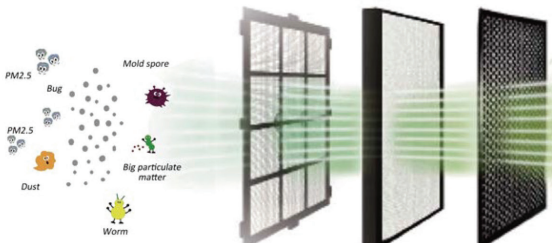

V. 4

HRWA 150

MAXIMUM
AIR FLOW

150
m³/h

EFFICIENCY
UP TO

82 %

- Multiple HEPA purification of **99%**.
- Indoor & outdoor air filtration.
- High efficiency heat and humidity recovery, up to **82%**.
- Silent operation.**
- High efficiency, **8 speed fans** with **DC** motors.
- Control panel with **LCD screen & remote controller.**
- Air quality Index (AQI)** monitoring.
- Indoor slight positive pressure.**

3 levels of filtration : Pm2.5 purify / Deep purify / Ultra purify.
operational modes : Manual / Auto / Timer.

STRUCTURE

1. Enthalpy heat exchanger, up to **82%** efficiency
2. RA Primary Filter
3. OA Primary Filter
4. SA HEPA and Activated Carbon filters
5. High efficiency DC fans

Fresh Air supply to indoor

Extract air from indoor

HRWA has two sensors at the indoor air return side, to monitor the real-time indoor air quality.

PM2.5 VALUE	INDOOR AIR QUALITY	OPERATIONAL SPEED
0 ≤ PM2.5 ≤ 35	Excellent	1
35 < PM2.5 ≤ 75	Good	2
75 < PM2.5 ≤ 115	Gentle pollution	4
115 < PM2.5 ≤ 150	Medium pollution	5
150 < PM2.5 ≤ 250	Heavy pollution	7
PM2.5 > 250	Serius pollution	8