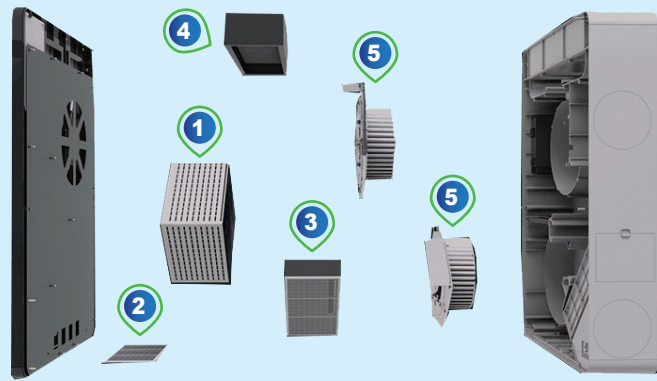

V. 4

HRWA 150

MAXIMUM
AIR FLOW

150
m³/h

EFFICIENCY
UP TO

82 %

- Multiple HEPA purification of **99%**.
- Indoor & outdoor air filtration.
- High efficiency heat and humidity recovery, up to **82%**.
- Silent operation.**
- High efficiency, **8 speed fans** with **DC** motors.
- Control panel with **LCD screen & remote controller.**
- Air quality Index (AQI)** monitoring.
- Indoor slight positive pressure.**

3 levels of filtration : Pm2.5 purify / Deep purify / Ultra purify.
operational modes : Manual / Auto / Timer.

STRUCTURE

1. Enthalpy heat exchanger, up to **82%** efficiency
2. RA Primary Filter
3. OA Primary Filter
4. SA HEPA and Activated Carbon filters
5. High efficiency DC fans

Fresh Air supply to indoor

Extract air from indoor

HRWA has two sensors at the indoor air return side, to monitor the real-time indoor air quality.

PM2.5 VALUE	INDOOR AIR QUALITY	OPERATIONAL SPEED
0 ≤ PM2.5 ≤ 35	Excellent	1
35 < PM2.5 ≤ 75	Good	2
75 < PM2.5 ≤ 115	Gentle pollution	4
115 < PM2.5 ≤ 150	Medium pollution	5
150 < PM2.5 ≤ 250	Heavy pollution	7
PM2.5 > 250	Serius pollution	8